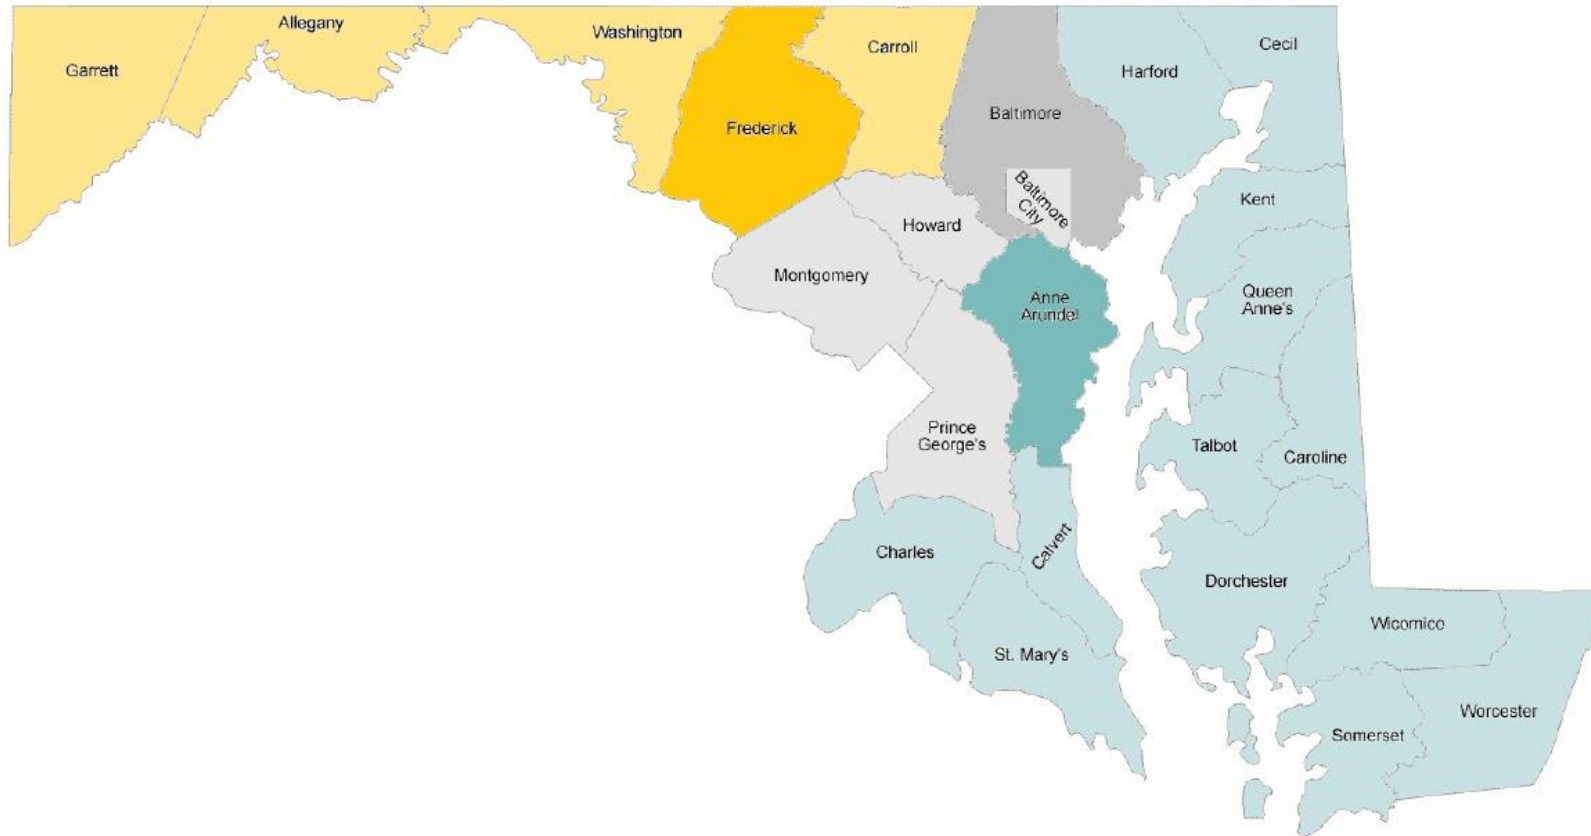

Youth REACH MD 2020 Youth Count Regions

Western Region	Central Region	Eastern Region
Lead: Frederick County Ed (ed@shipfrederick.com)	Lead: Baltimore County Nikki (NicoleConnelly@prologueinc.org)	Lead: Anne Arundel County Delores (blessed@blessedintechministries.org)
<ul style="list-style-type: none"> Allegany County Carroll County Garrett County Washington County 	<ul style="list-style-type: none"> Baltimore City Howard County Montgomery County Prince George's County 	<ul style="list-style-type: none"> Cecil Harford Lower Shore Mid-Shore Southern MD